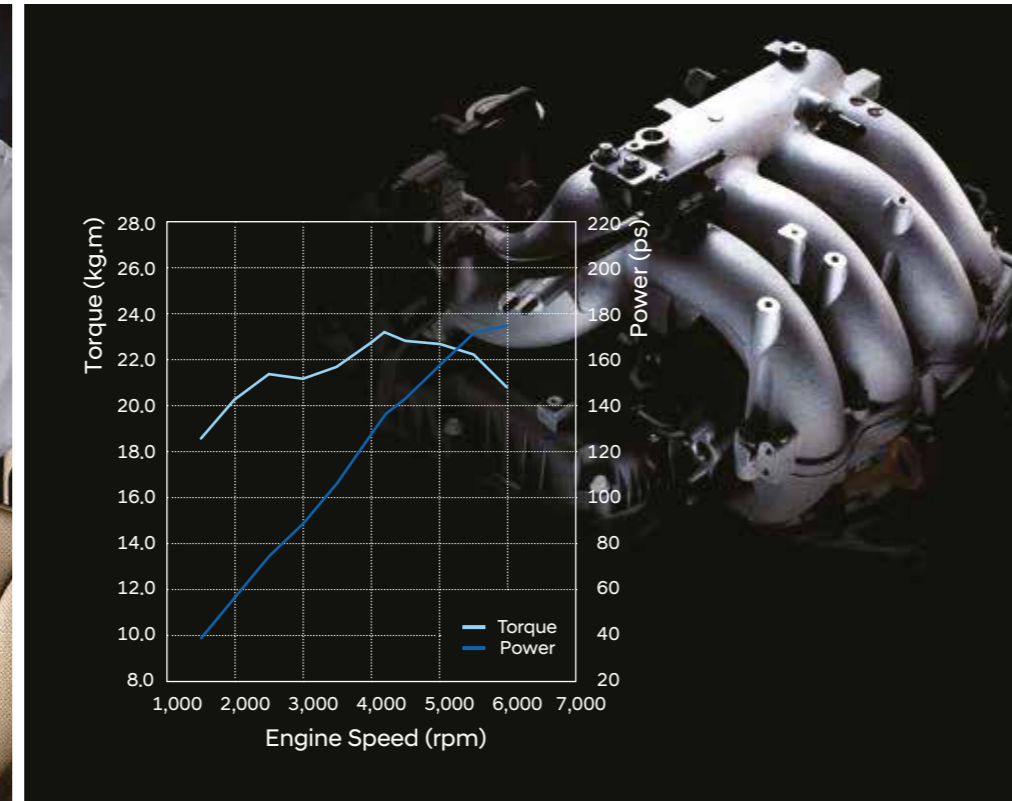

2.4 MPI gasoline engine