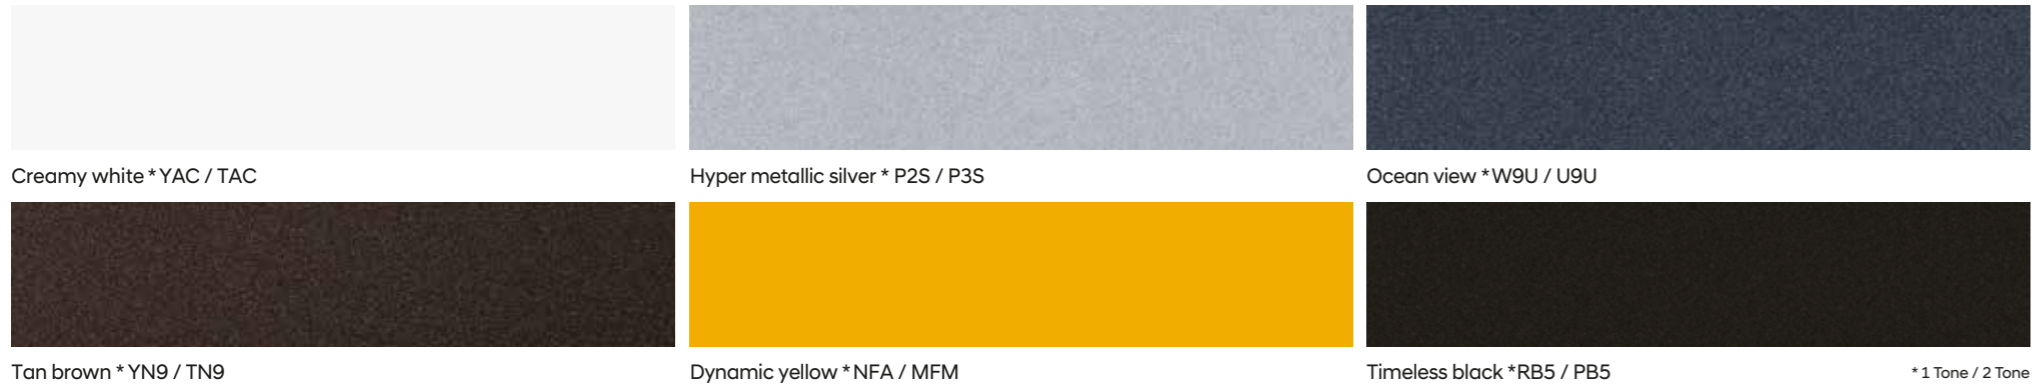

Line up

Technical Specifications

Type		2.4 MPI gasoline engine
Displacement (cc)		2,359
Bore x Stroke (mm)		88,0 X 97,0
Compression ratio		10,5
Max. Power (ps/rpm)		175/6,000
Max. Torque (N-m/rpm)		228/4,200
Lubricant Capacity including oil filter (liter)		5,1
Type		MPV
Suspension		Front Rear
		McPherson strut type Rigid axle 5-link
Steering wheel		General
		Overall steering gear ratio Steering wheel turn (Lock to lock) Minimum turning radius (m)
		15,61 3,57 5,61
Brakes		General
		Front brake type Rear brake type Master cylinder Booster size
		Hydraulic Disc Disc / Drum Tandem 9" + 10"
Tire		16" (215/70R16C)

- The above values are results from internal testing and are subject to change after validation.
- Some of the equipment illustrated or described in this catalog may not be supplied as standard equipment and may be available at extra cost.
- Hyundai Nishat Motor (Pvt.) Ltd. reserves the right to change specifications and equipment without prior notice.
- The color plates shown may vary slightly from the actual colors due to the limitations of the printing process.
- Please consult your dealer for full information and available colors and trims.

Dimensions