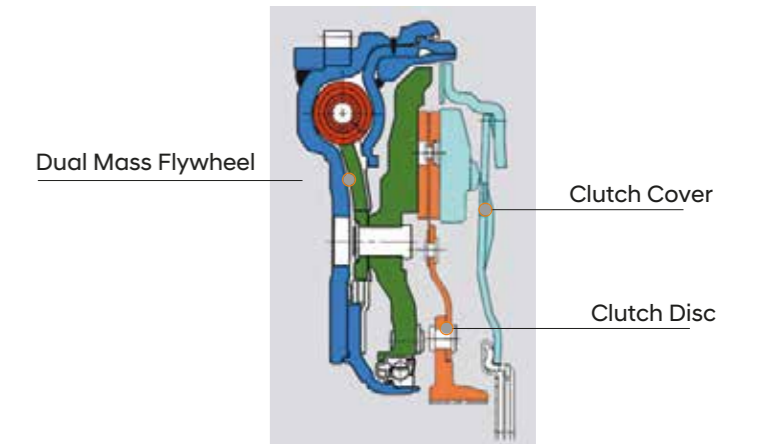

Dual mass flywheel is applied in this new 5-speed manual transmission for rear wheel drive to reduce drivetrain noise. Furthermore, optimized gear ratio and synchro-improving secure good fuel economy and shift feeling.