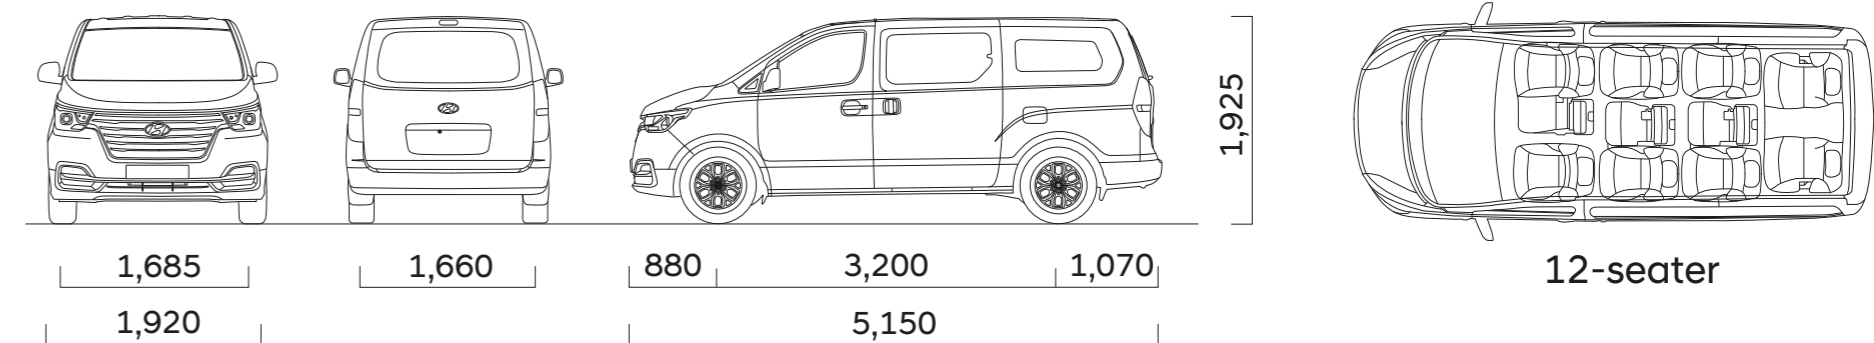

Dimensions

SPECIFICATIONS

Segment		MPV		
Variants		GL	GLS	GLX
	Body Type		Van	
	Exterior L x W x H (mm)		5150 x 1920 x 1925	
	Wheelbase (mm)		3200	
	Ground Clearance (mm)		190	
	Cargo Body L x W x H (mm)		2370 x 1620 X 1350	
	Kerb Weight (kg)	2150	2162	2162
	Gross Vehicle Weight (kg)		3030	
Dimensions	Minimum Turning Radius (m)		5.6	
	Number of Doors		5 doors	
	Seating Capacity		12 persons	
	Number of Seating Rows		4 rows	
	Luggage Compartment Capacity (l)		75	
	Fuel Type		Gasoline	
	Emission Standard		Euro 2	
	Displacement (cc)		2359	
Engine	Max Power ps / rpm		175 /6000	
	Max Torque N-m / rpm		228/4200	
	Engine Type		DOHC 16-Valve	
	Cylinders		In-Line 4-Cylinder	
	Compression Ratio		10.5 : 1	
	Fuel System		MPi	
	Fuel Tank Capacity (l)		75	
Drive Type & Transmission	Drive		Rear wheel drive	
	Transmission	5-Speed M/T	5-Speed A/T with sports mode	5-Speed A/T with sports mode